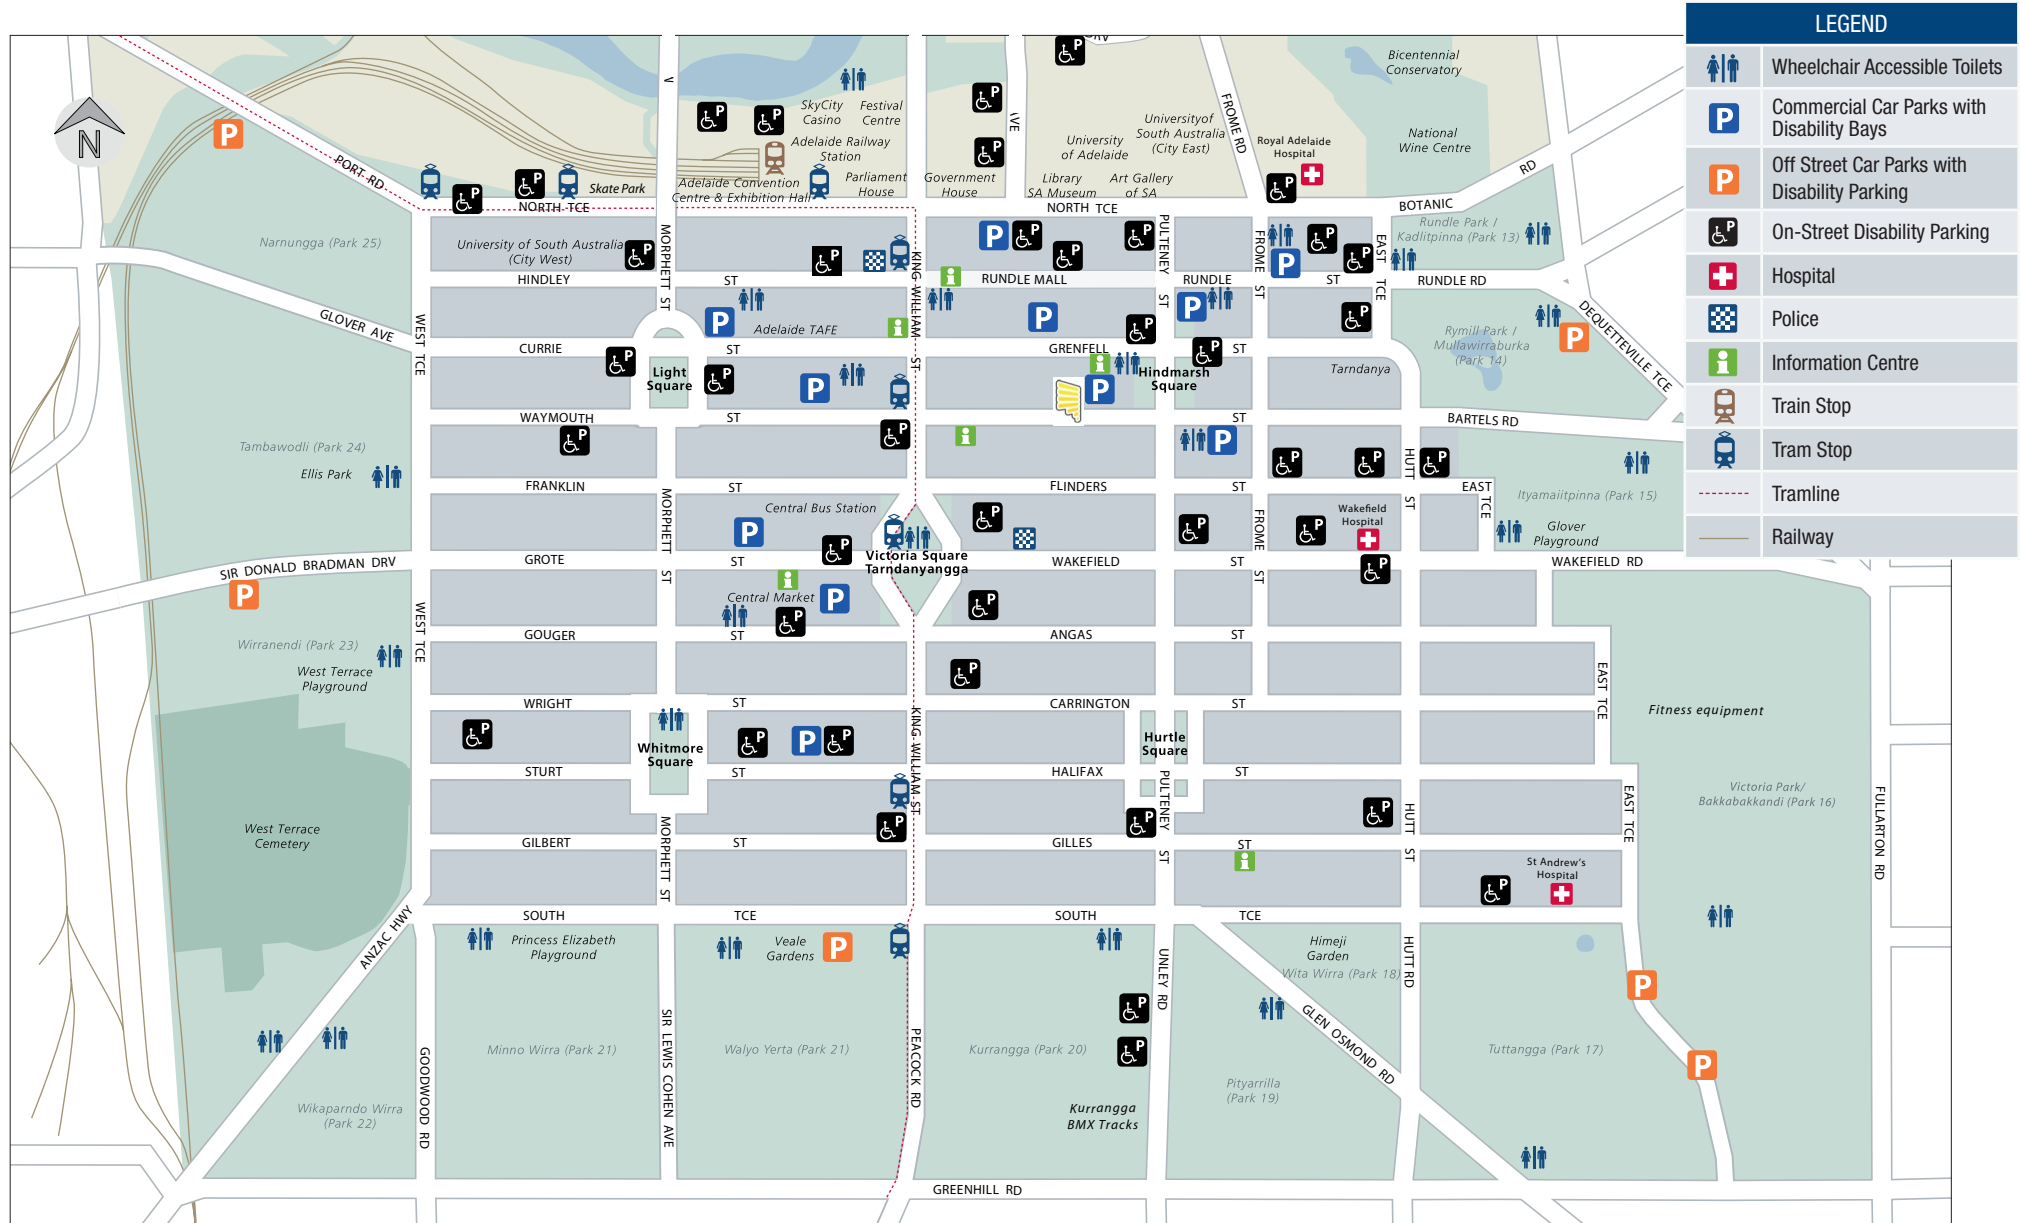

7. MAPS

Map 1. North Adelaide

Suggestions, changes and corrections to improve this publication are welcome. Please contact Adelaide City Council on (08) 8203 7203 or city@adelaidecitycouncil.com. Adelaide City Council makes every effort to ensure the accuracy of the information shown on this map. However, we make no warranty or representation, express or implied, as to the use, accuracy, or interpretation of this data.

Map 2. City

Suggestions, changes and corrections to improve this publication are welcome. Please contact Adelaide City Council on (08) 8203 7203 or city@adelaidecitycouncil.com. Adelaide City Council makes every effort to ensure the accuracy of the information shown on this map. However, we make no warranty or representation, express or implied, as to the use, accuracy, or interpretation of this data.